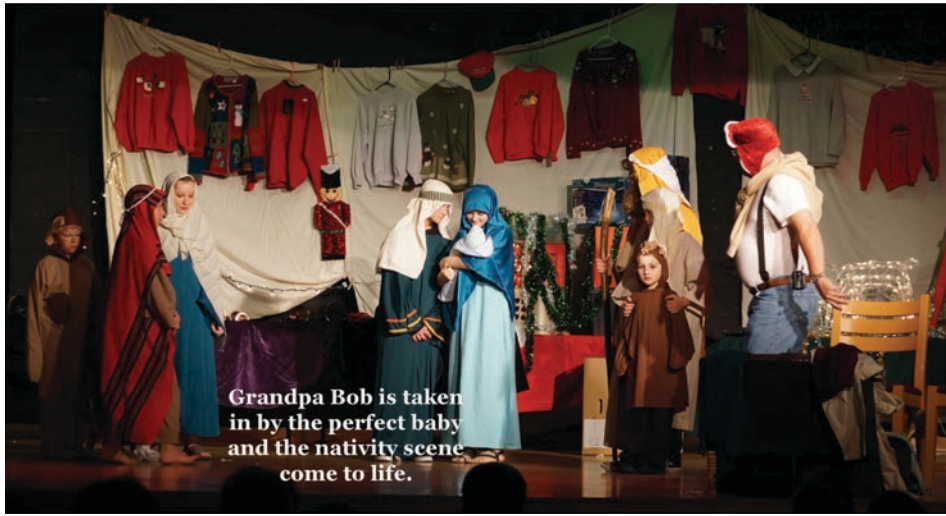

Pictures from our production of *The Living Christmas Card*.

Attic Elves, I'll Be Home Girl, Soldiers, Reindeer, Snowflake Chic, Dollies, The Three Christmas Spirits Then, Now and Someday - all helping to get Grandpa Bob back into the Christmas Spirit –but nothing works until the Christmas Card comes to life.

Grandpa Bob is taken in by the perfect baby and the nativity scene come to life.

"No dancing reindeer in my attic!"

Nativity Soloist and the Snowflake Chic

Bob's Christmas Card comes to life.

Attie Nativity

The Three Christmas Spirits Then, Now, and Someday